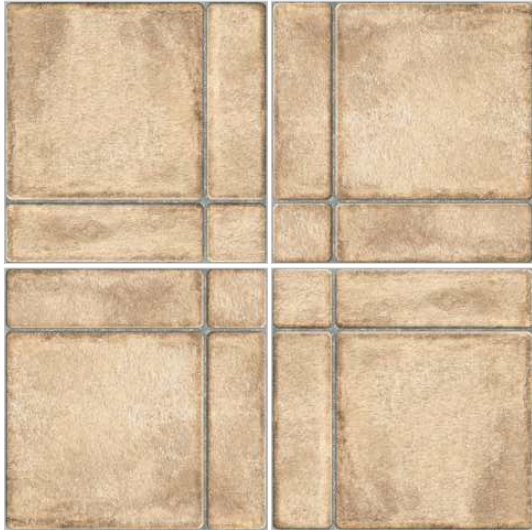

SAPPHIRE SERIES

Sapphire Beige