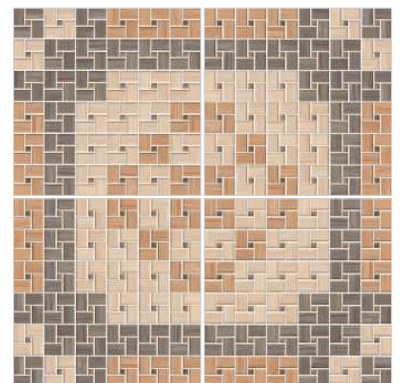

18007

18008

18009

18010

18011

18012

30x30cm

DIGITAL GLAZED VITRIFIED
PARKING TILES
MATT FINISH