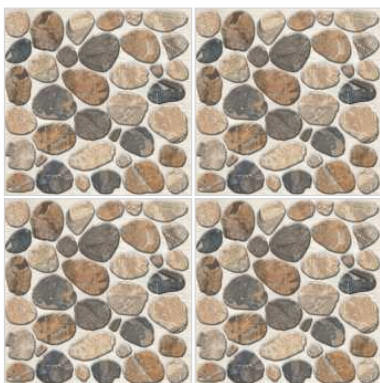

30x30cm

DIGITAL GLAZED VITRIFIED
PARKING TILES
MATT FINISH

10mm
thickness

Tiling Preview Of 11002

12001