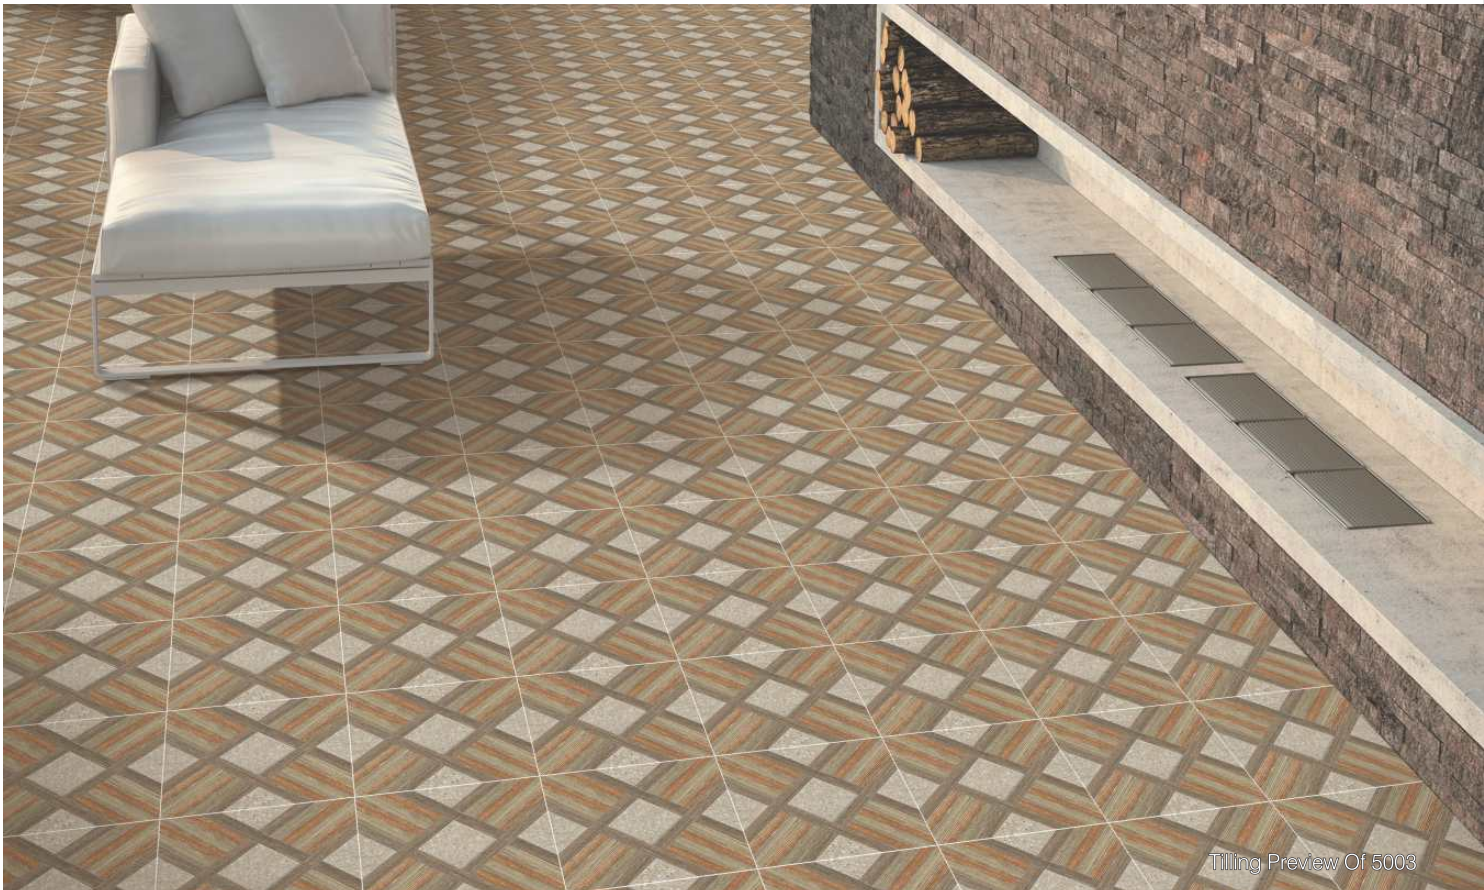

5002

5003

5004

5005

5006

Tiling Preview Of 5003

30x30cm

DIGITAL GLAZED VITRIFIED
PARKING TILES
MATT FINISH