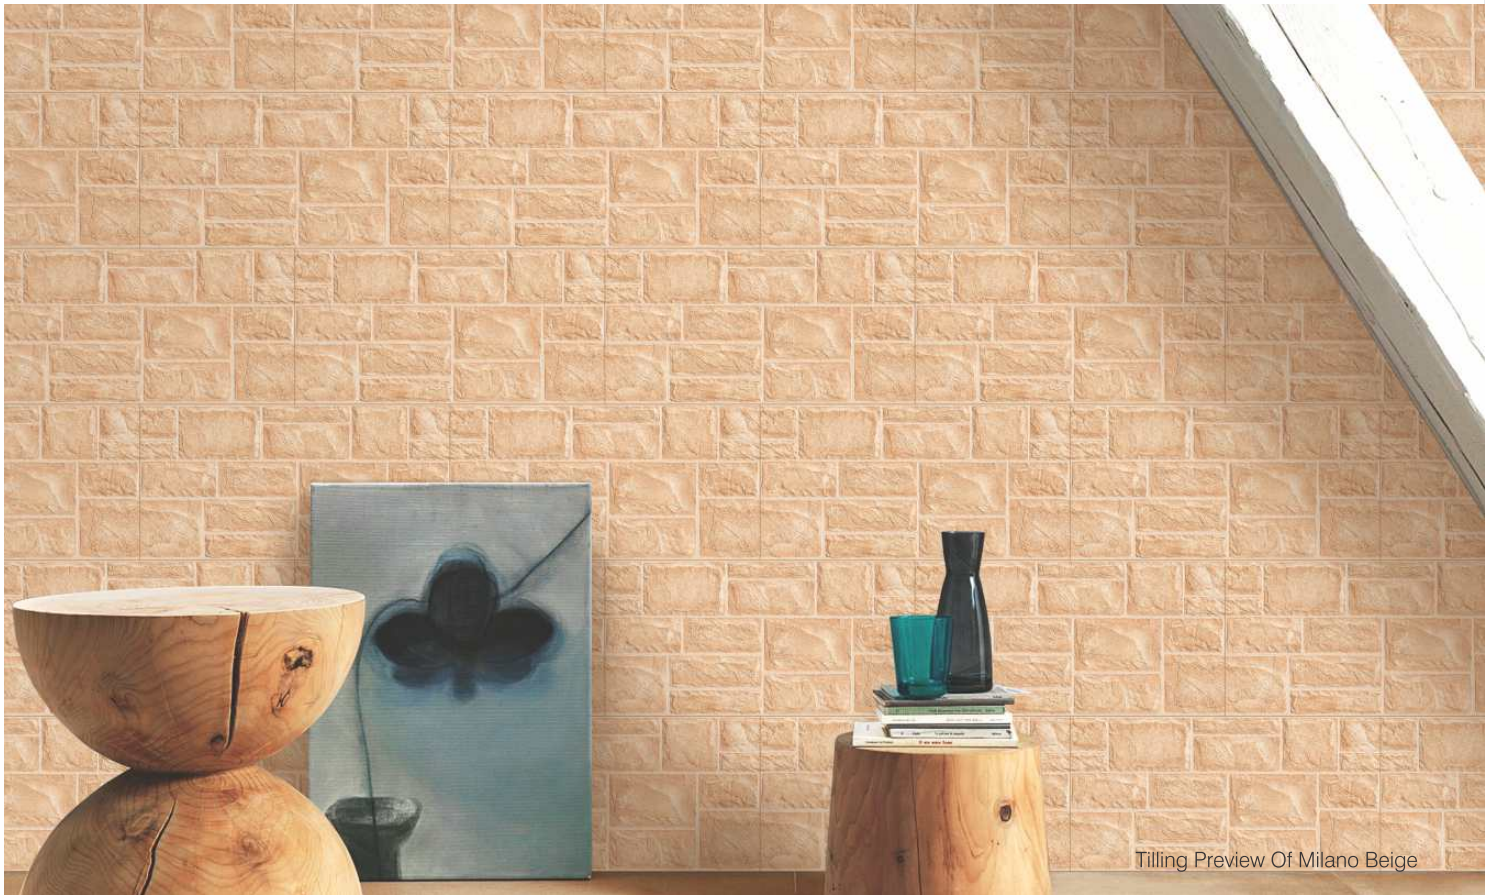

Lava Nero

(Random)

Lava Grey

(Random)

Tiling Preview Of Lava Brown

30x60cm
VITRIFIED WALL TILES
ELEVATION SERIES

Tiling Preview Of Milano Beige

Milano Azul