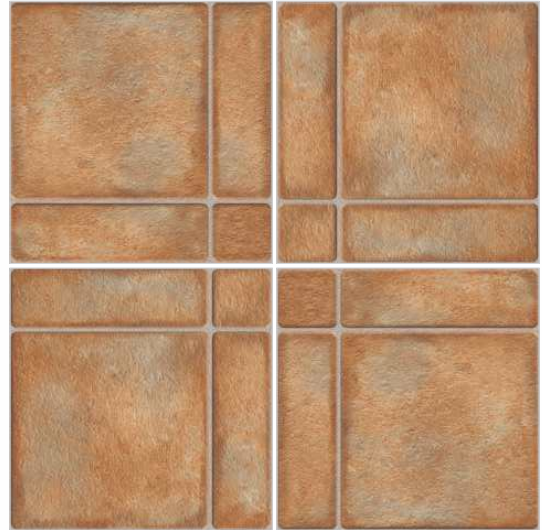

Sapphire Brown