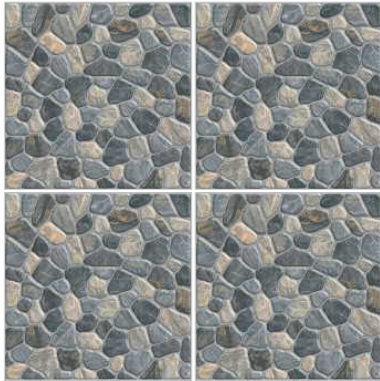

2001

2003

2005

30x30cm

DIGITAL GLAZED VITRIFIED
PARKING TILES
MATT FINISH

2006

2007

2008