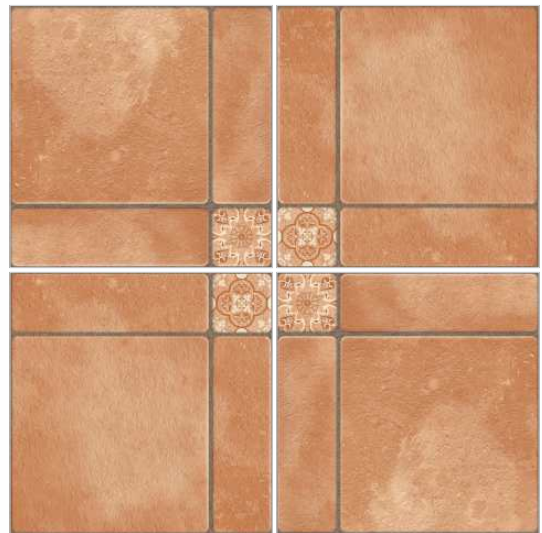

SAPPHIRE SERIES

Sapphire Beige

Sapphire Brown

Sapphire Gris

Sapphire Red

40x40cm

OUTDOOR DIGITAL GLAZED
VITRIFIED TILES
MATT FINISH

Tiling Preview Of Sapphire Gris