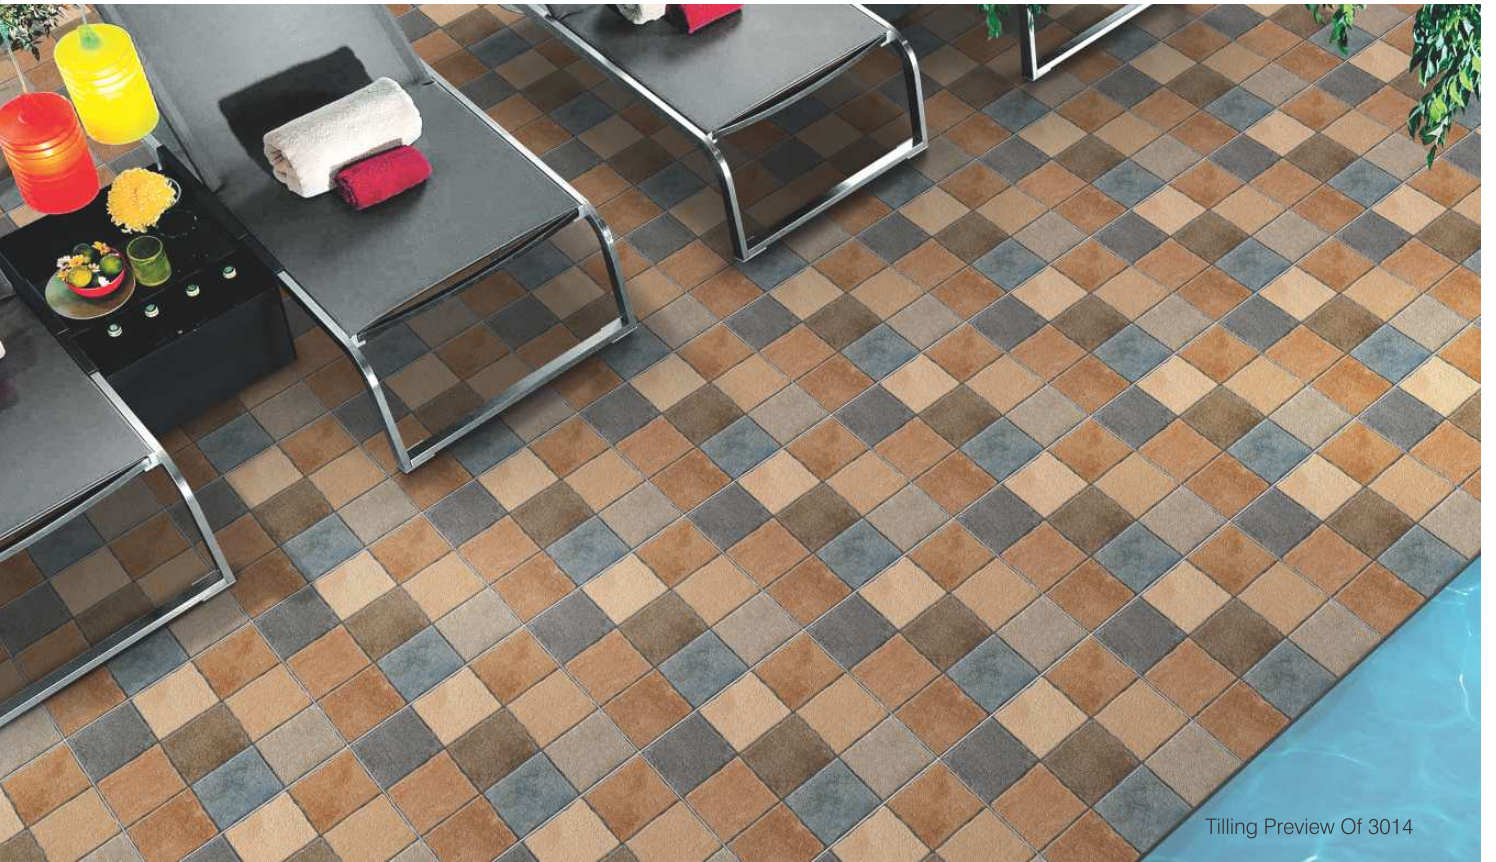

30x30cm

DIGITAL GLAZED VITRIFIED
PARKING TILES
MATT FINISH

10mm
thickness

Tiling Preview Of 3014