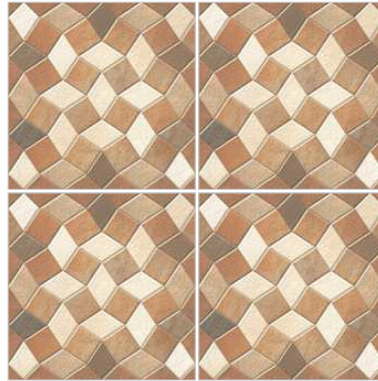

Tiling Preview Of 19002

30x30cm

DIGITAL GLAZED VITRIFIED
PARKING TILES
MATT FINISH

10mm
thickness

11001

11002

11003

11004