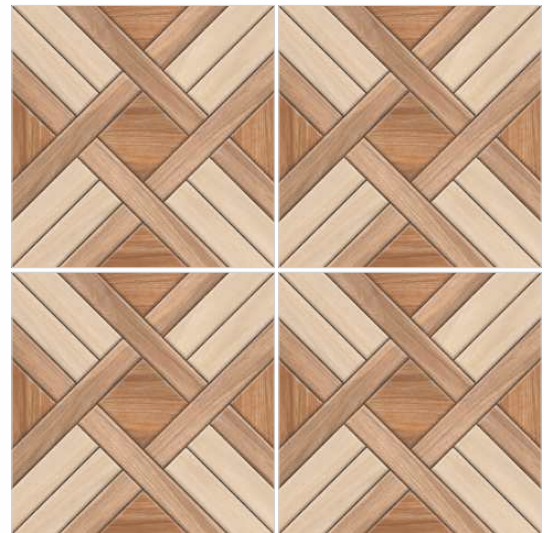

Riga Browny