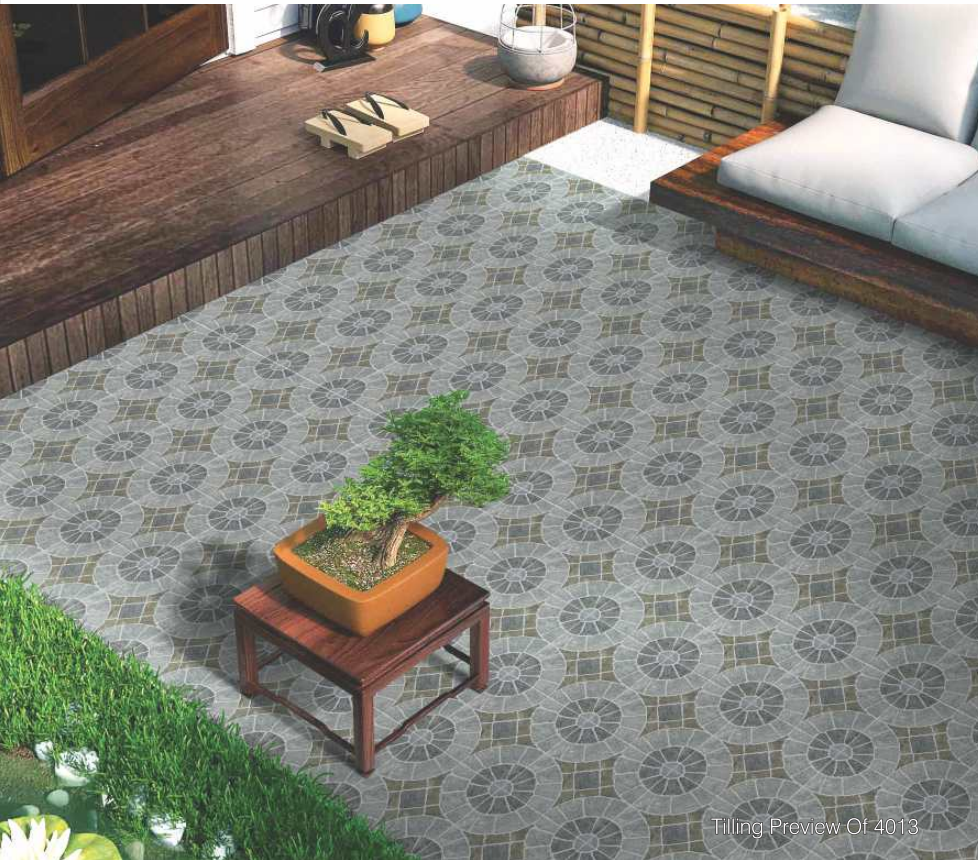

3014

Tiling Preview Of 3010.

30x30cm

DIGITAL GLAZED VITRIFIED
PARKING TILES
MATT FINISH

10mm
thickness

4003

4005

4012