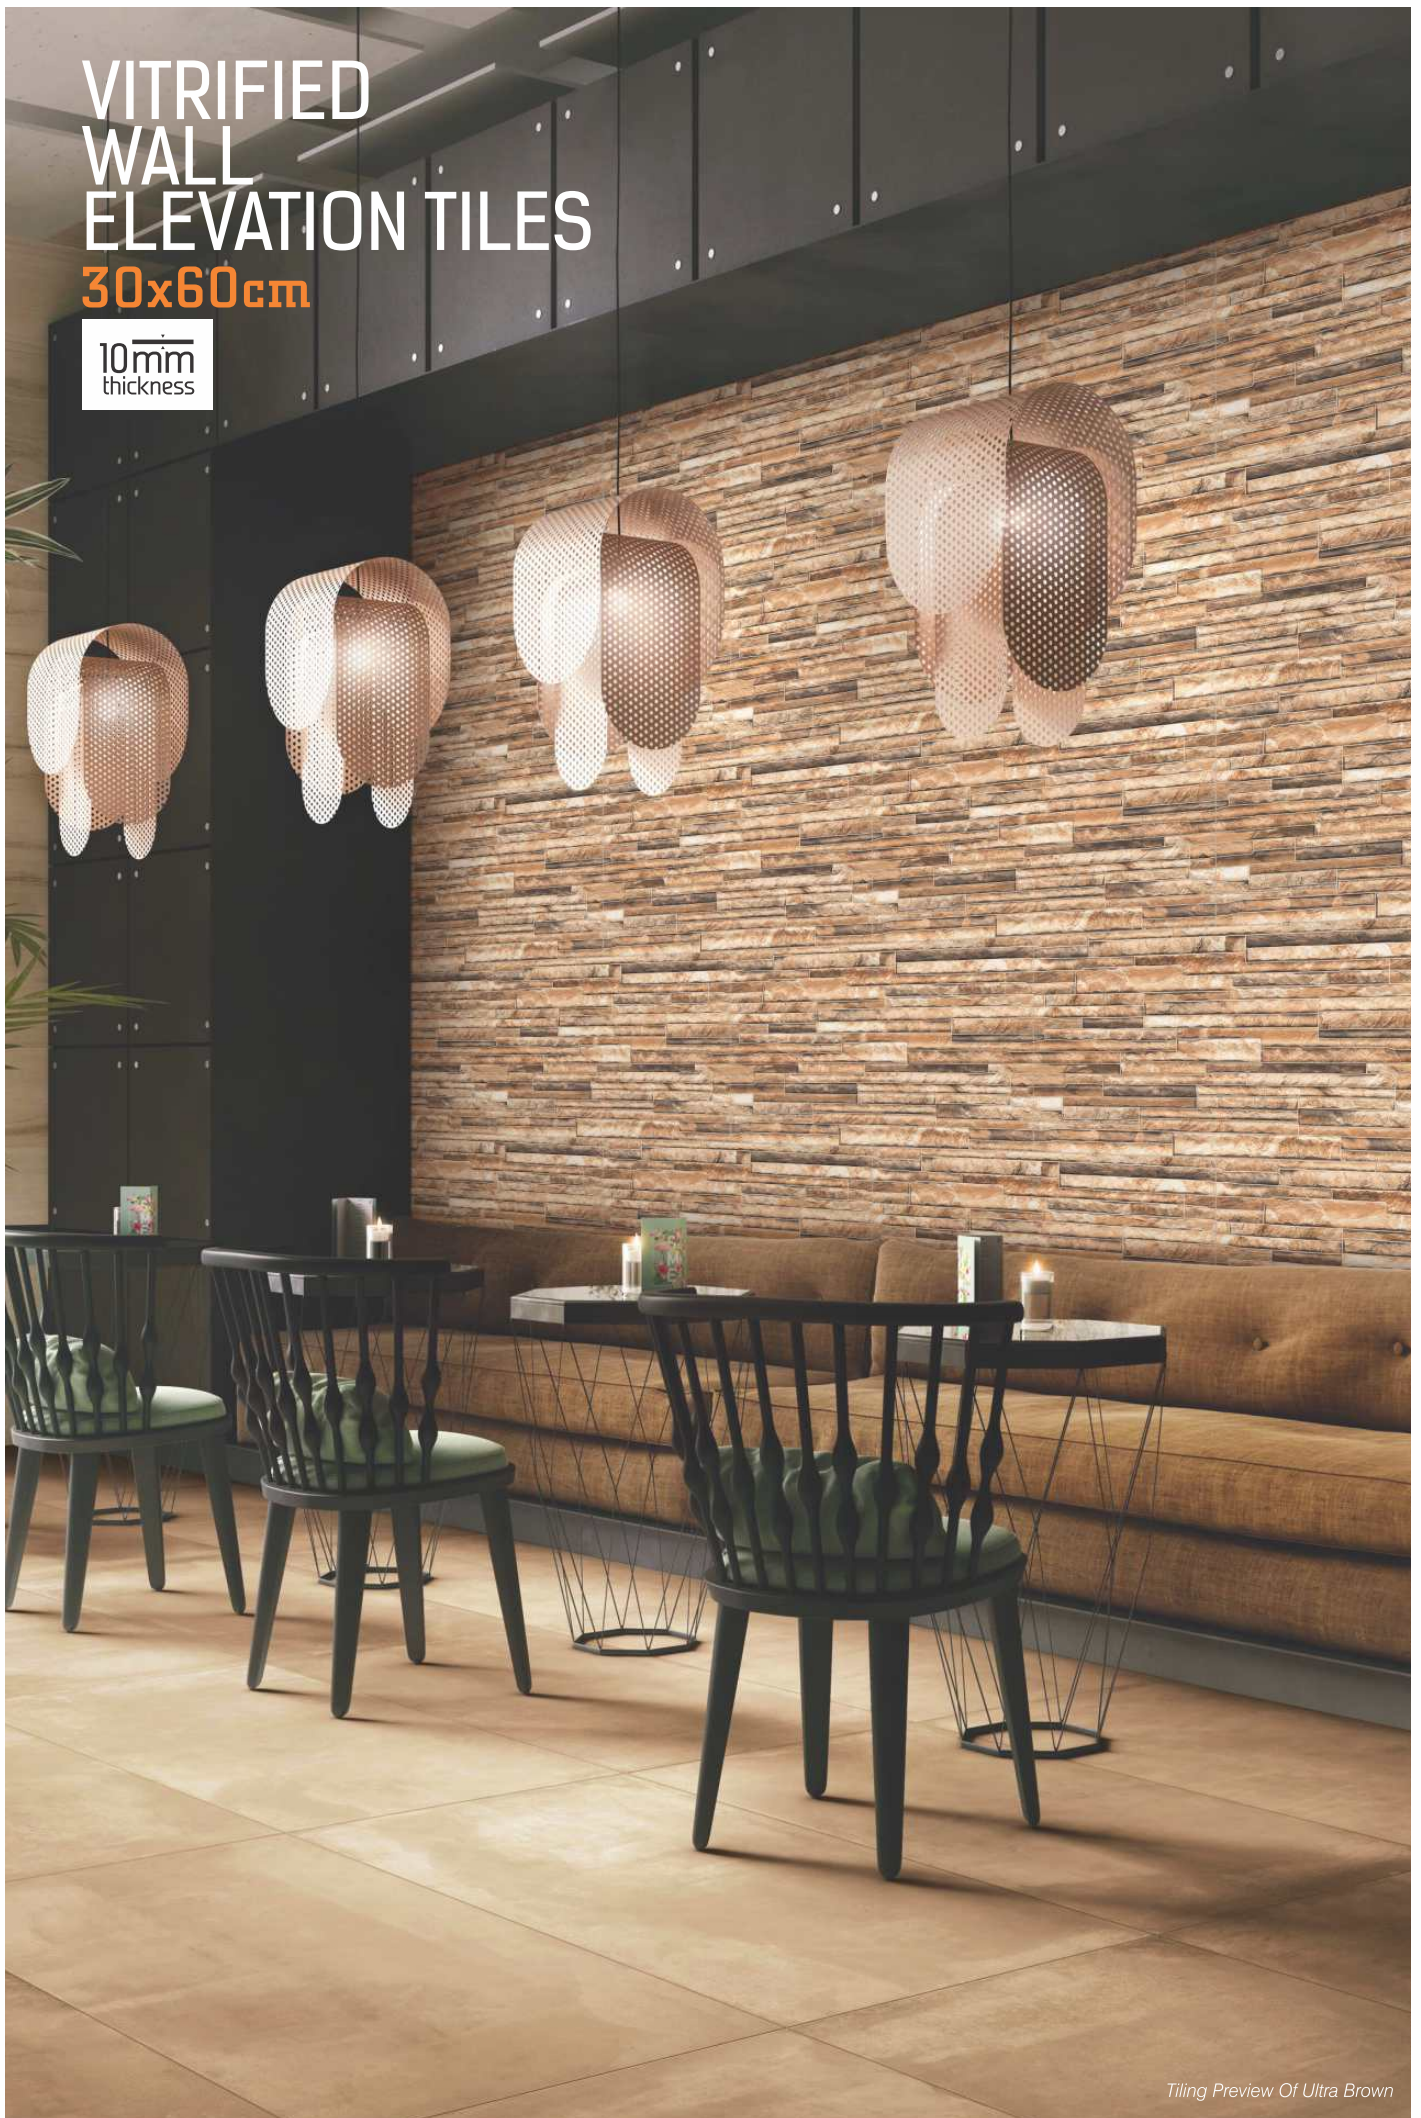

VITRIFIED WALL ELEVATION TILES

30x60cm

10mm
thickness